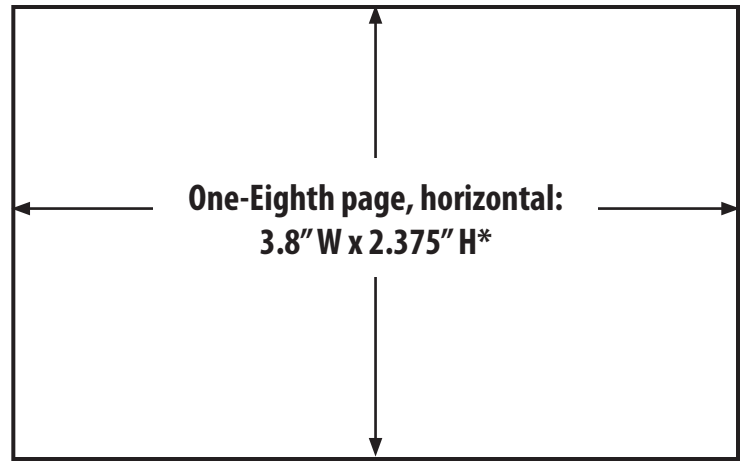

Full size, no bleed edge: 7.75" W x 9.875" H
Full size, bleed edge: 8.5" W x 11" H

Ad Sizes:

Full page, bleed edge: 8.5" W x 11" H

Full page, no bleed edge: 7.75" W x 9.875" H

Half page, vertical: 3.8" W x 9.875" H

Half page, horizontal: 7.75" W x 4.85" H

One-Quarter page, vertical: 3.8" W x 4.85" H

One-Eighth page, horizontal: 3.8" W x 2.375" H

Business card size (3.5 W" x 2" H) okay

One-Eighth size, vertical: 3.8" H x 2.375" W

Business card size (2" W x 3.5" H) okay

Half page, vertical: 3.667 W x 9.5 H

Half page, horizontal: 4.85 H x 7.5 W

Ad Sizes:

Full page, bleed edge: 8.5" W x 11" H

Full page, no bleed edge: 7.75" W x 9.875" H

Half page, vertical: 3.8" W x 9.875" H

Half page, horizontal: 7.75" W x 4.85" H

One-Quarter page, vertical: 3.8" W x 4.85" H

One-Eighth page, horizontal: 3.8" W x 2.35" H

**Business card size (3.5 W" x 2" H) okay*