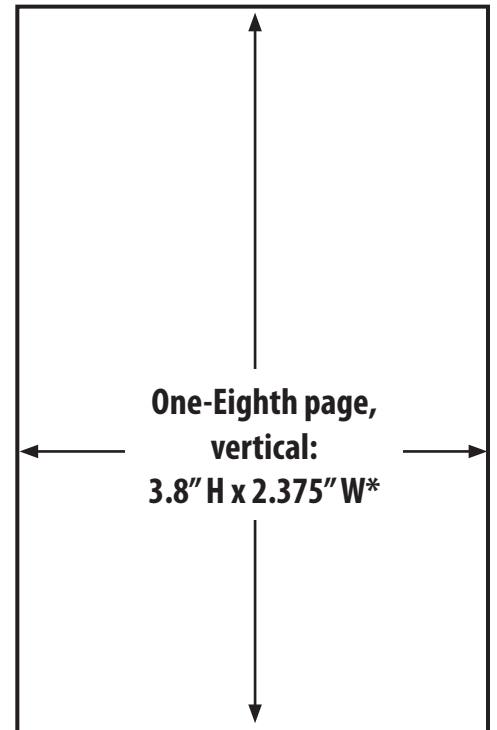

Full size, no bleed edge: 7.75" W x 9.875" H
Full size, bleed edge: 8.5" W x 11" H

Ad Sizes:

Full page, bleed edge: 8.5" W x 11" H

Full page, no bleed edge: 7.75" W x 9.875" H

Half page, vertical: 3.8" W x 9.875" H

Half page, horizontal: 7.75" W x 4.85" H

One-Quarter page, vertical: 3.8" W x 4.85" H

One-Eighth page, horizontal: 3.8" W x 2.375" H

Business card size (3.5 W" x 2" H) okay

One-Eighth size, vertical: 3.8" H x 2.375" W

Business card size (2" W x 3.5" H) okay

Half page, vertical: 3.667 W x 9.5 H

Half page, horizontal: 4.85 H x 7.5 W

Ad Sizes:

Full page, bleed edge: 8.5" W x 11" H

Full page, no bleed edge: 7.75" W x 9.875" H

Half page, vertical: 3.8" W x 9.875" H

Half page, horizontal: 7.75" W x 4.85" H

One-Quarter page, vertical: 3.8" W x 4.85" H

One-Eighth page, horizontal: 3.8" W x 2.35" H

**Business card size (3.5 W" x 2" H) okay*