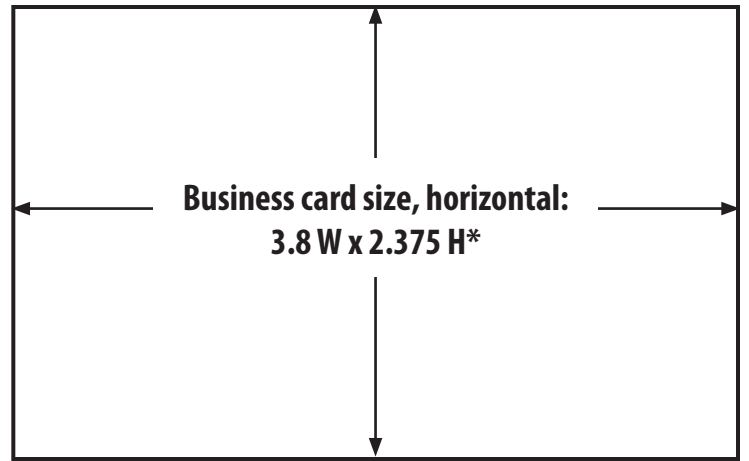

Size of Ad	Cost	Double Issue	3 Double Issues	6 Double Issues
Full page	Per Issue	\$700	\$600	\$450
	Total	\$700	\$1800	\$2700
Half Page	Per Issue	\$375	\$325	\$250
	Total	\$375	\$975	\$1,500
Quarter Page	Per Issue	\$225	\$250	\$225
	Total	\$225	\$750	\$1350
Business Card	Per Issue	\$150	\$100	\$90
	Total	\$150	\$300	\$540

Ad Sizes:

Full page, bleed edge: 8.5 W x 11 H

Full page, no bleed edge: 7.75 W x 9.875 H

Half page, vertical: 3.8 W x 9.875 H

Half page, horizontal: 5 H x 7.75 W

Quarter page, vertical: 3.8 W x 5 H

Business card size, horizontal: 3.8 W x 2.375 H

Business card size, vertical: 3.8 H x 2.375 W

*This is a little larger than the standard business card (2 x 3.5) but the file supplied can be enlarged slightly to fit the ad size.